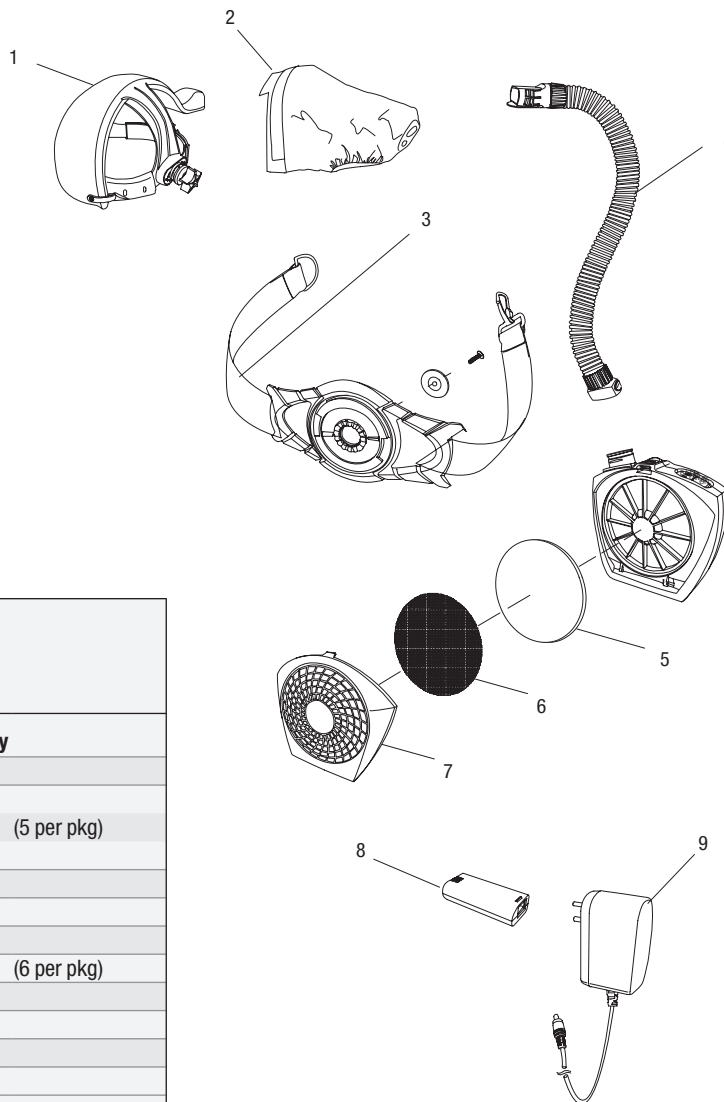

ARC ARMOR™ WELDING PROTECTION

HEAT STRESS

CoolBelt™

Belt Mounted Cooling System Provides All-day Comfort through Maximized Airflow Power.

- Up to 17°F cooler under the hood
- Constant air movement eliminates stagnant air and reduces fogging
- Lightweight Lithium Ion rechargeable battery delivers maximum battery life
- Dual Air Speeds provide airflow adjustability
- Swivel Quick Connect enhances user mobility
- Lightweight design extends wearability
- Compatible with most Miller helmets*

*MP-10™, Pro-Hobby™, Performance, Elite, Digital Elite™ and Titanium 1600/7300/9400 Series

CoolBelt™

Service Parts/Consumables

Item #	Part #	Description	Quantity
	245 230	CoolBelt unit	
1	245 235	Headgear (includes)	1
	079 975	Replacement O-rings	1 (5 per pkg)
	770 249	Fabric headband	1
2	245 236	Head shroud (hood)	1
3	245 232	Belt	1
4	245 231	Hose assembly	1
5	245 233	Filter	1 (6 per pkg)
6	247 921	Spark Arrestor	1
7	245 234	Filter cover	1
8	245 237	Battery, blower	1
9	245 238	Charger	1

CoolBand™ Service Parts/Consumables

Item #	Part #	Description	Quantity
1	244 094	CoolBand unit (entire system - helmet not included)	1
2	243 931	Shroud, head	1
3	243 930	Deflector, air	1
4	243 923	Manifold	1
5	243 924	Bracket, manifold	1
6	770 249	Headband, fabric	1
7	243 926	Headgear set (includes knobs, springs, headbands, mounting gears, screws)	1
8	243 927	Battery, rechargeable lithium polymer	1
9	243 932	Filter	1 (10 per pkg)
10	243 925	Tubing, stretch	1
11	216 336	Cushion, comfort	1
	243 928	Charger, battery	1
	243 929	Adapter, AC power	1