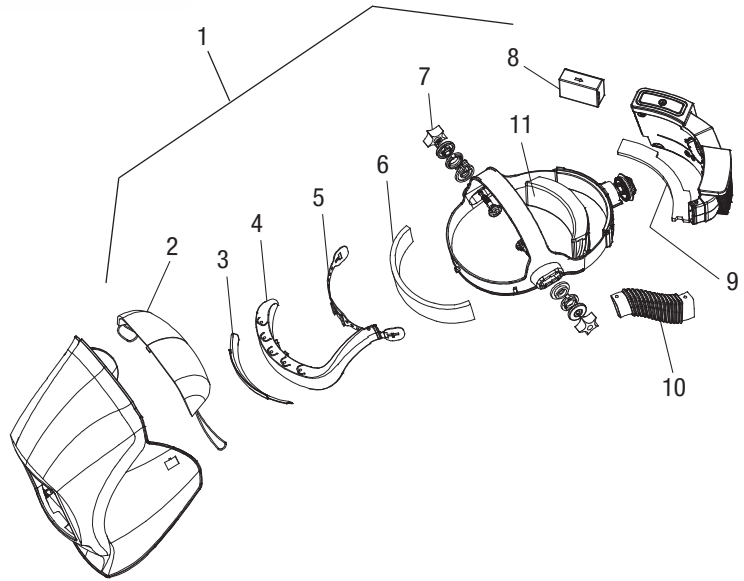

*MP-10™, Pro-Hobby™, Performance, Elite, Digital Elite™ and Titanium 1600/7300/9400 Series

CoolBelt™

Service Parts/Consumables

Item #	Part #	Description	Quantity
	245 230	CoolBelt unit	
1	245 235	Headgear (includes)	1
	079 975	Replacement O-rings	1 (5 per pkg)
	770 249	Fabric headband	1
2	245 236	Head shroud (hood)	1
3	245 232	Belt	1
4	245 231	Hose assembly	1
5	245 233	Filter	1 (6 per pkg)
6	247 921	Spark Arrestor	1
7	245 234	Filter cover	1
8	245 237	Battery, blower	1
9	245 238	Charger	1

CoolBand™

Integrated Headgear Cooling System Provides All-day Comfort through Optimized Airflow Distribution.

- Up to 8°F cooler under the hood
- Strategically placed air vents reduce glasses fogging and remove stagnant air
- Lightweight Lithium Polymer rechargeable battery delivers maximum battery life
- Oversized, conveniently located Power Button
- Removable air deflector provides air direction adjustability
- Slim, balanced design
- Compatible with most Miller helmets*
 - *MP-10™, Pro-Hobby™, Performance, Elite, Digital Elite™ and Titanium 1600/7300/9400 Series.

CoolBand™ Service Parts/Consumables

Item #	Part #	Description	Quantity
1	244 094	CoolBand unit (entire system - helmet not included)	1
2	243 931	Shroud, head	1
3	243 930	Deflector, air	1
4	243 923	Manifold	1
5	243 924	Bracket, manifold	1
6	770 249	Headband, fabric	1
7	243 926	Headgear set (includes knobs, springs, headbands, mounting gears, screws)	1
8	243 927	Battery, rechargeable lithium polymer	1
9	243 932	Filter	1 (10 per pkg)
10	243 925	Tubing, stretch	1
11	216 336	Cushion, comfort	1
	243 928	Charger, battery	1
	243 929	Adapter, AC power	1